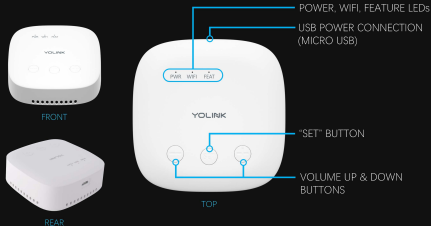

SpeakerHub

Internet Gateway for YoLink Devices, with Audio & Speech

YOLINK

Introduction:

A YoLink Hub, that talks to you, and plays attention-getting tones or sounds (you decide!). SpeakerHub has text-to-speech capabilities, to turn your phrases into spoken words. SpeakerHub also allows you to choose from built-in tones and sounds, or upload your own audio files!

A YoLink Hub or SpeakerHub is **required** for your YoLink devices to function fully, including connecting to the app.

The hub is the only device that connects to the internet. SpeakerHub requires a WiFi connection, 2.4 GHz, only.

Related Products:

YoLink Hub

Specifications:

Frequency, LoRa: 923.3 MHz
Frequency, Wi-Fi: 2412 – 2462 MHz
Power: 5 VDC (Micro USB)
Color: White
Dimensions (L x W x D):
2.99 x 2.99 x 0.98 inches
76 x 76 x 25 millimeters
Environmental:
-4°F – 104°F (-20°C – 50°C)
Indoor Use Only